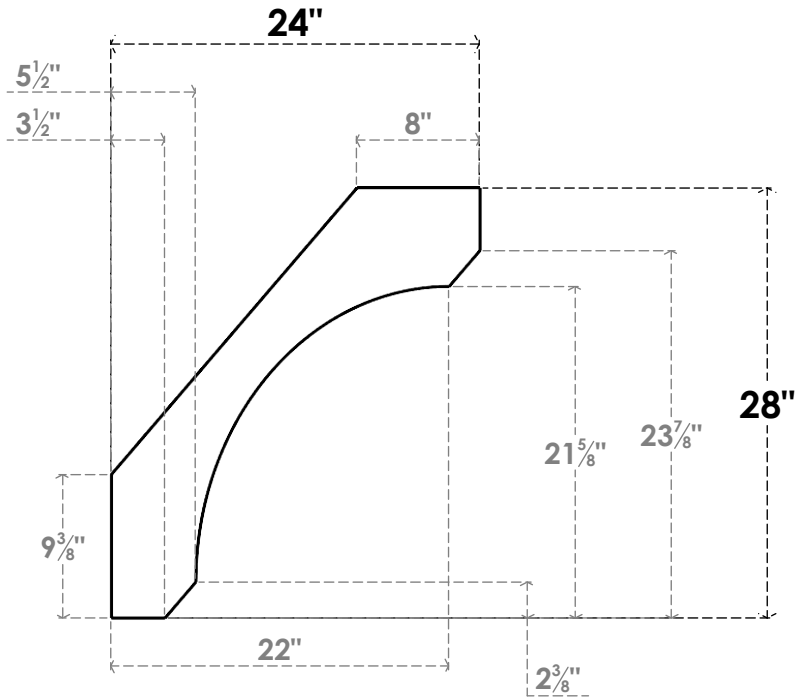

ITEM NUMBER: BRCPC040X24000X28000LEC

4"W X 24"D X 28"H LEGACY ARCHITECTURAL GRADE PVC CLOSED KNEE BRACE

SIDE PROFILE

FRONT PROFILE

ISOMETRIC

EKENA MILLWORK
2300 WEST MAIN ST.
CLARKSVILLE, TX 75426
TOLL FREE: 866-607-0453
WWW.EKENAMILLWORK.COM