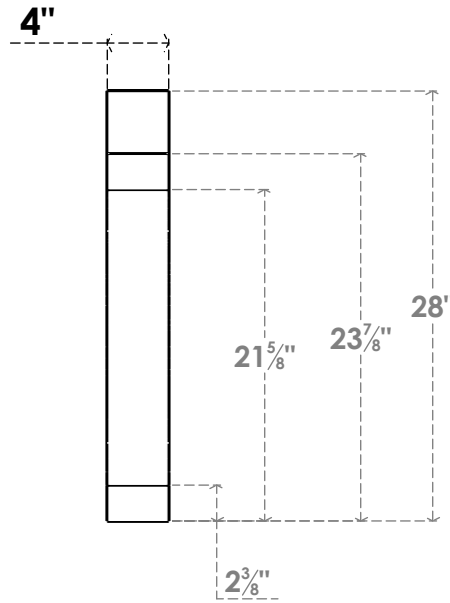

ITEM NUMBER: BRCPC040X24000X28000LEC

4"W X 24"D X 28"H LEGACY ARCHITECTURAL GRADE PVC CLOSED KNEE BRACE

SIDE PROFILE

FRONT PROFILE

ISOMETRIC

EKENA MILLWORK
2300 WEST MAIN ST.
CLARKSVILLE, TX 75426
TOLL FREE: 866-607-0453
WWW.EKENAMILLWORK.COM